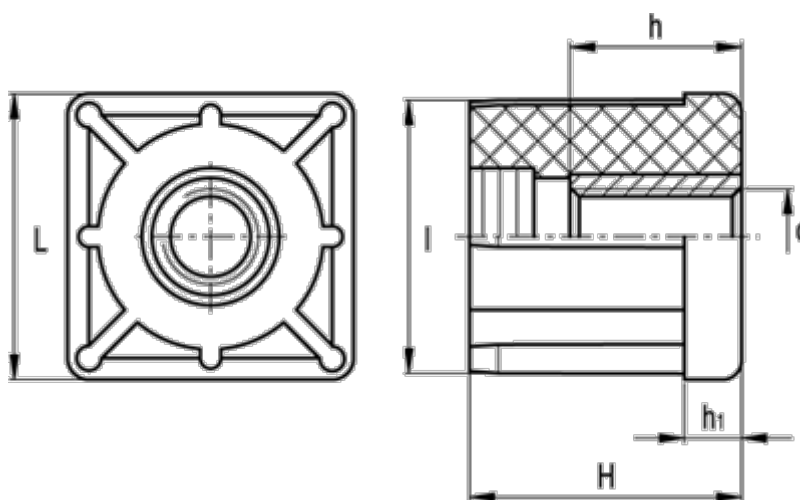

# Data Sheet

Article number: 2310320033  
Description: E+G Square end-cap  
NDX.Q-30x1.5-M12

## Measures

d	= M12	Tube wall thickness = 1.5
h	= 10	Weight (g) = 28
H	= 31	
h1	= 6	
Internal tube size	= 27.0	
l	= 27.0	
L	= 30	
Outer tube size	= 30	